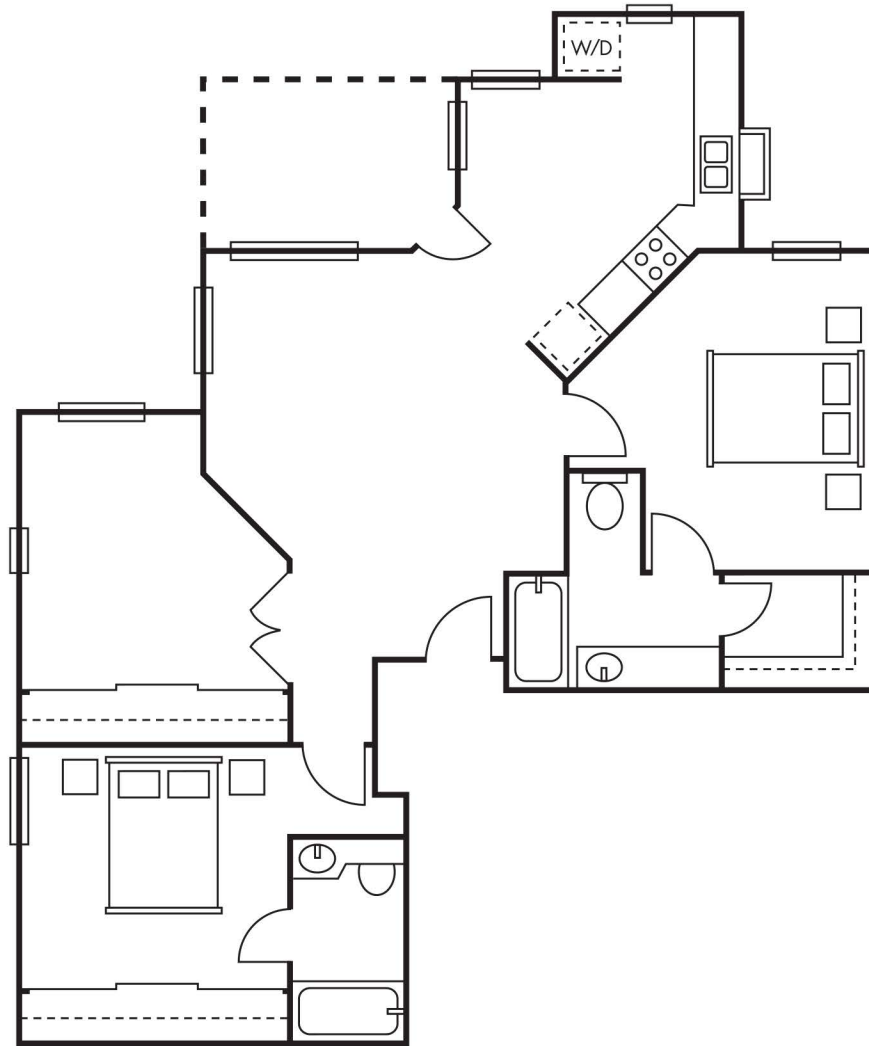

The Wellington

Two Bedroom + Den, Two Bath • 1193 sq. ft.

24903 Moulton Parkway, Laguna Woods, CA 92653 • (949) 377-0162