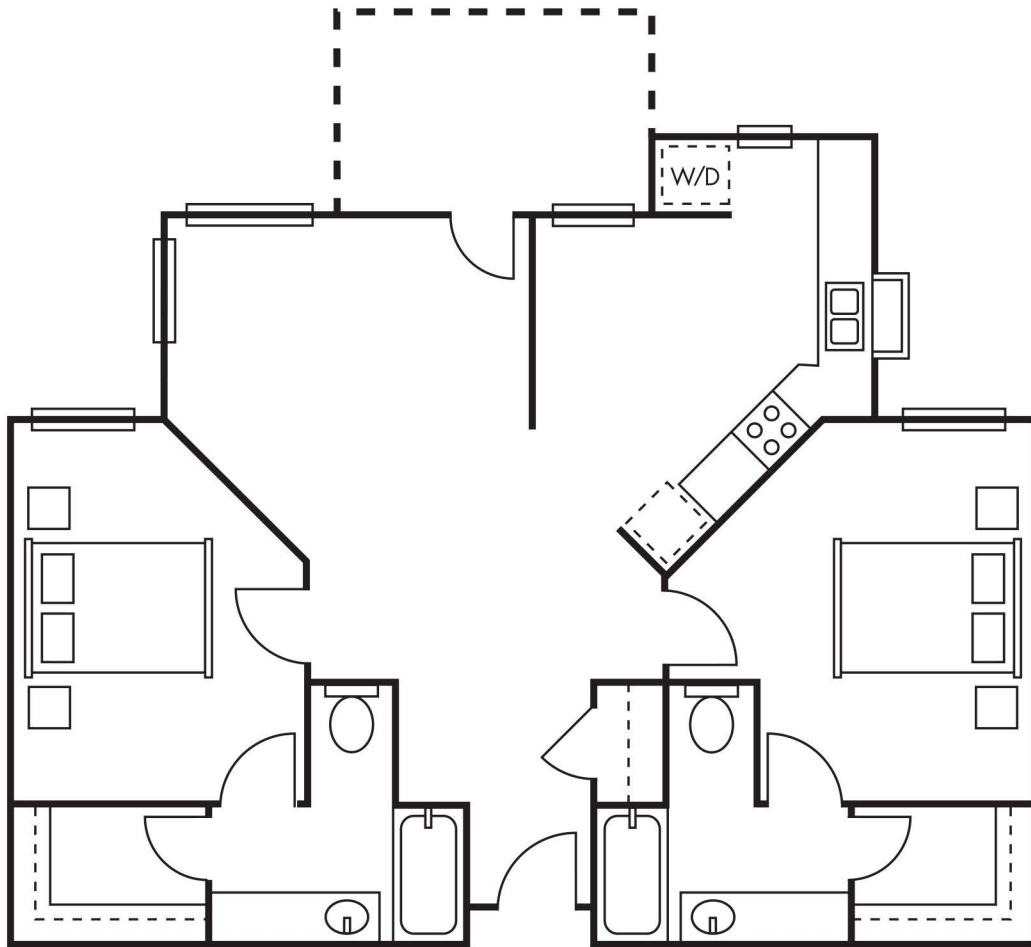

The Wellington

Two Bedroom, Two Bath • 1068 sq. ft.

24903 Moulton Parkway, Laguna Woods, CA 92653 • (949) 377-0162