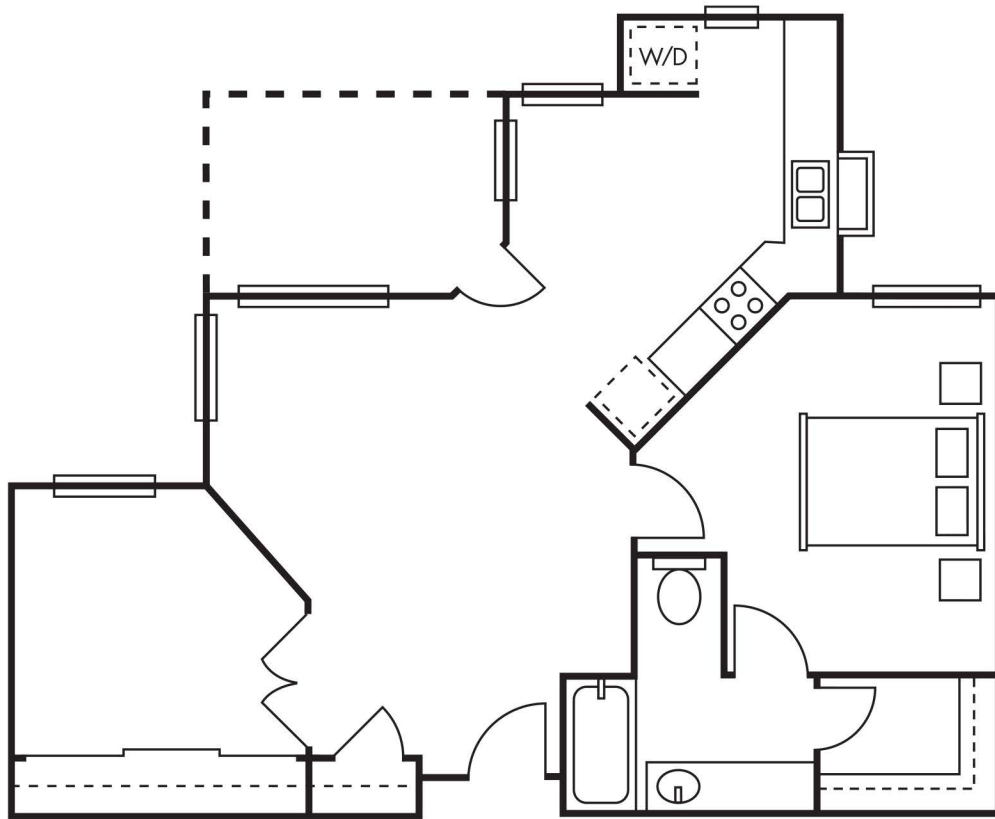

The Wellington

One Bedroom + Den, One Bath • 869 sq. ft.

24903 Moulton Parkway, Laguna Woods, CA 92653 • (949) 377-0162