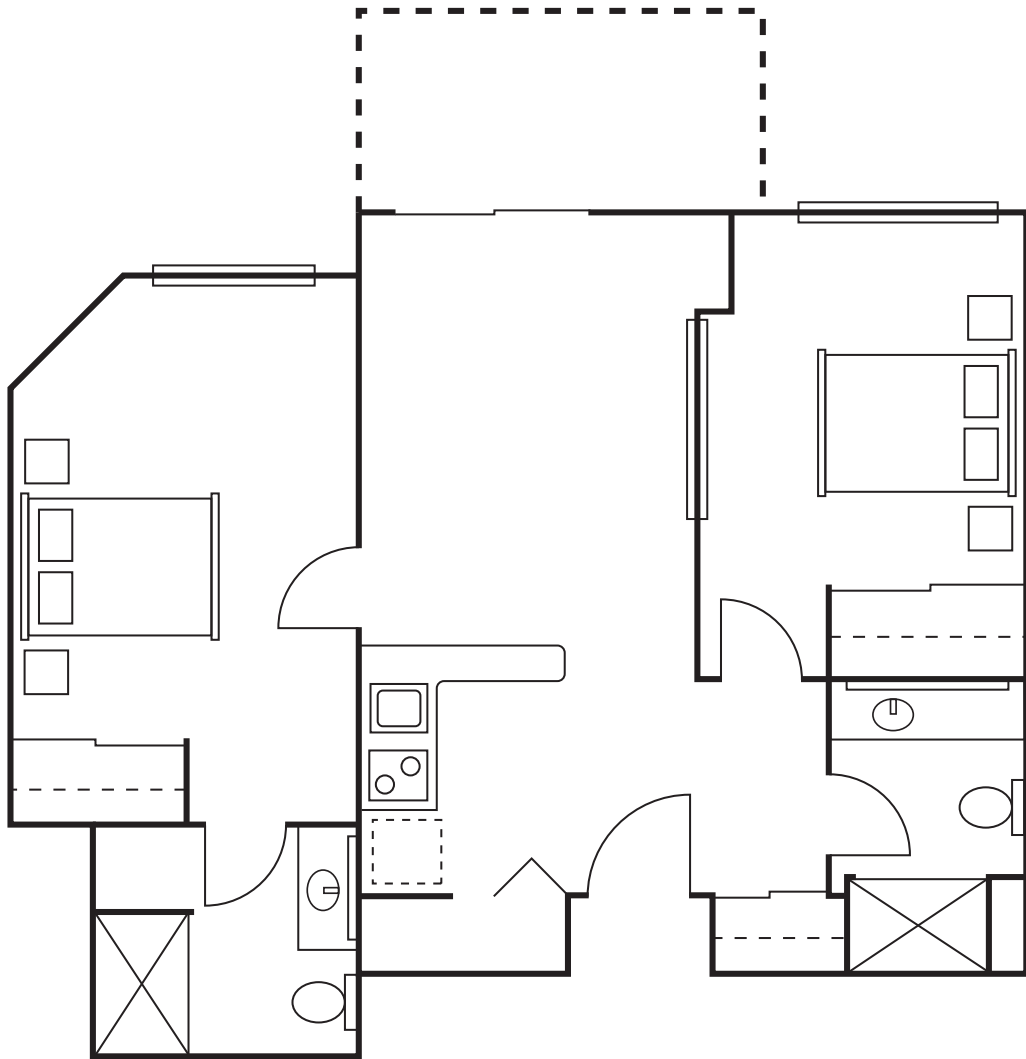

The Kensington

Two Bedroom, Two Bath 820 sq. ft.

1580 Geary Rd, Walnut Creek, CA 94597 • (925) 943-1121