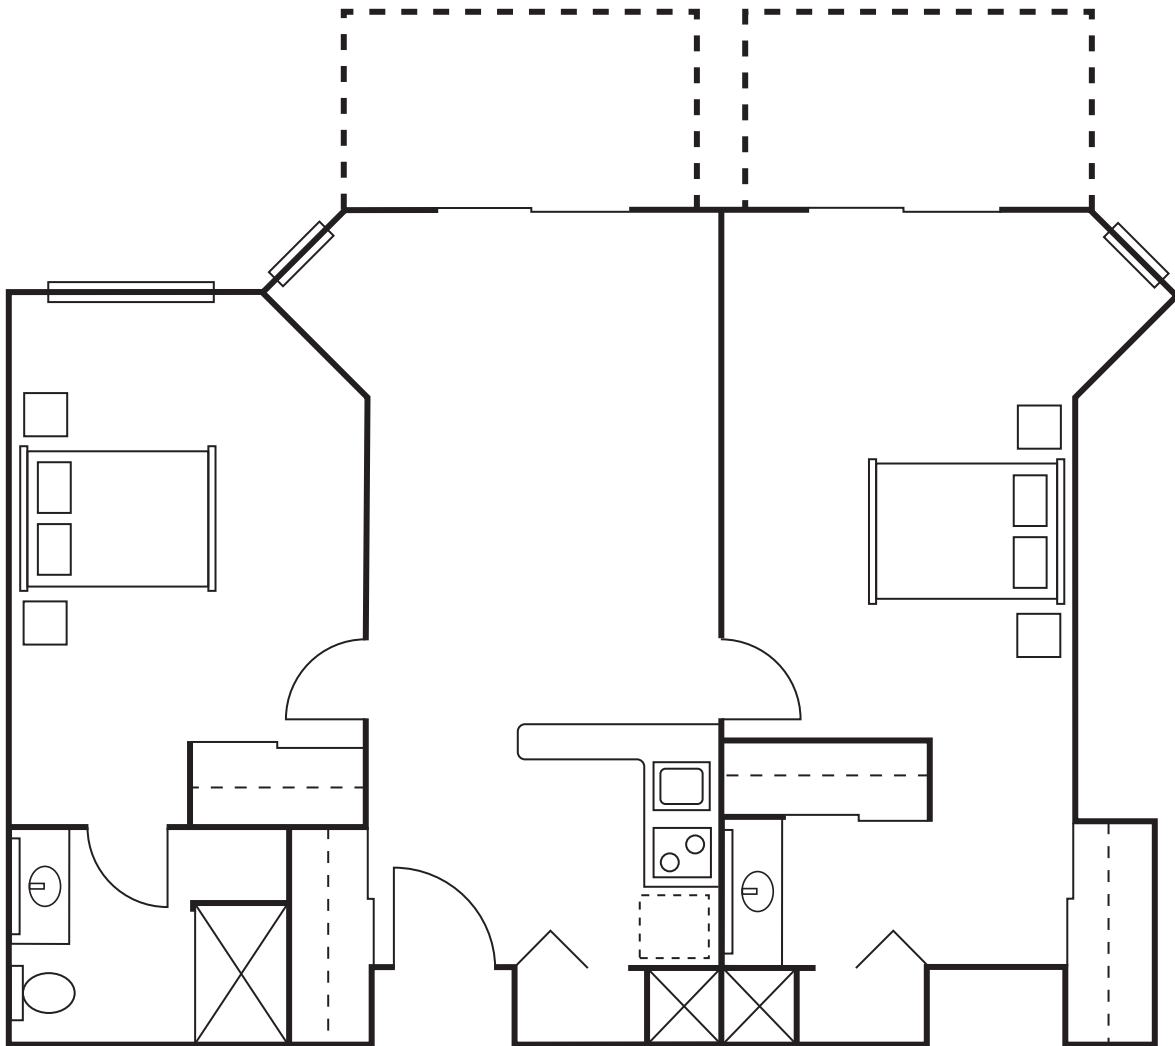

The Kensington

Two Bedroom, One Bath 760 sq. ft.

1580 Geary Rd, Walnut Creek, CA 94597 • (925) 943-1121