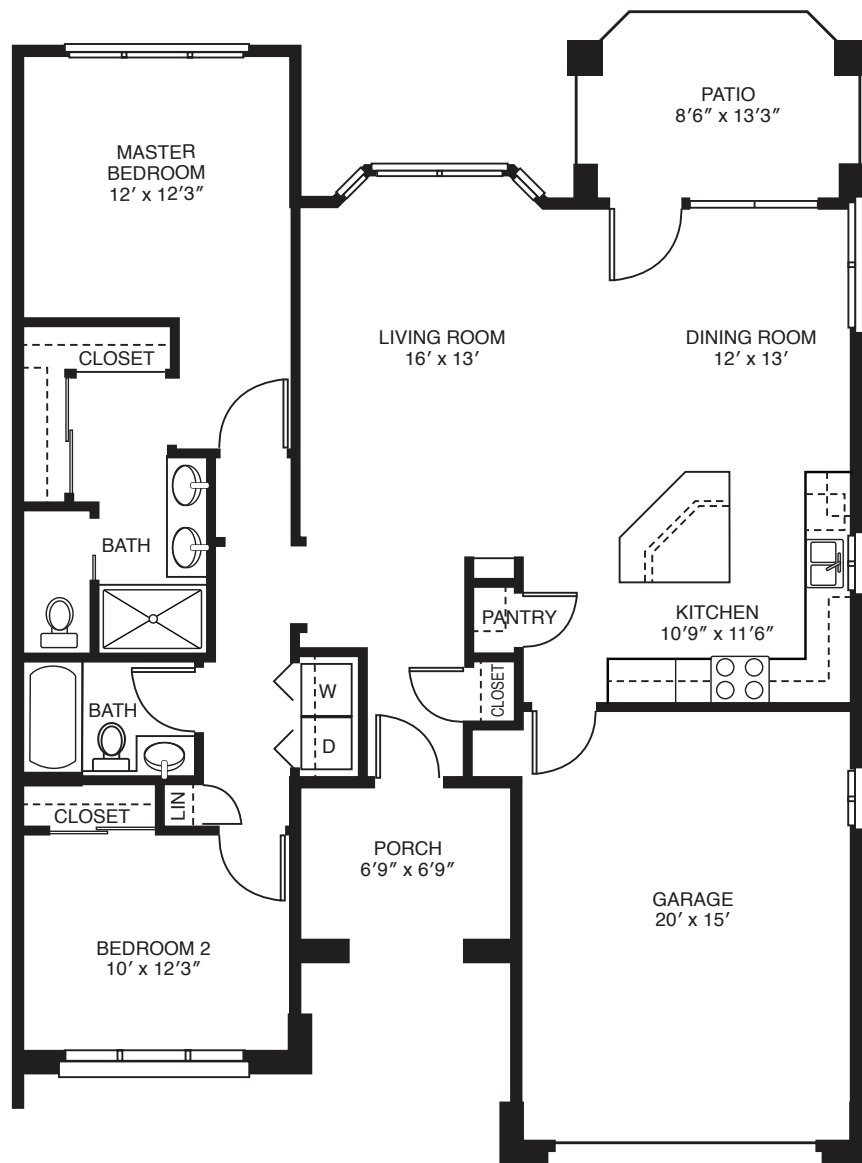

Summit Cottage

Two Bedroom / Two Bathroom • 1300 Sq. Ft.

19303 New Tradition Road, Sun City West, AZ 85375 • (623) 546-9500