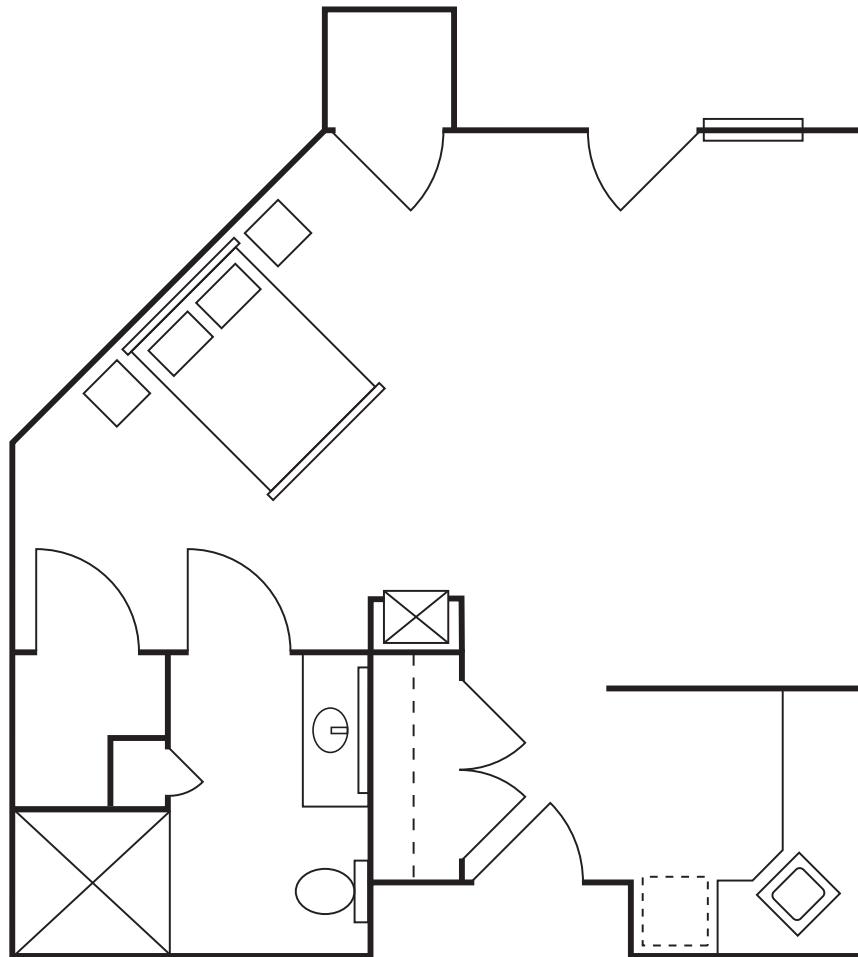

Sierra Pointe

Studio 374 - 670 sq. ft.

5161 Foothills Blvd, Roseville, CA 95747 • (916) 780-3330