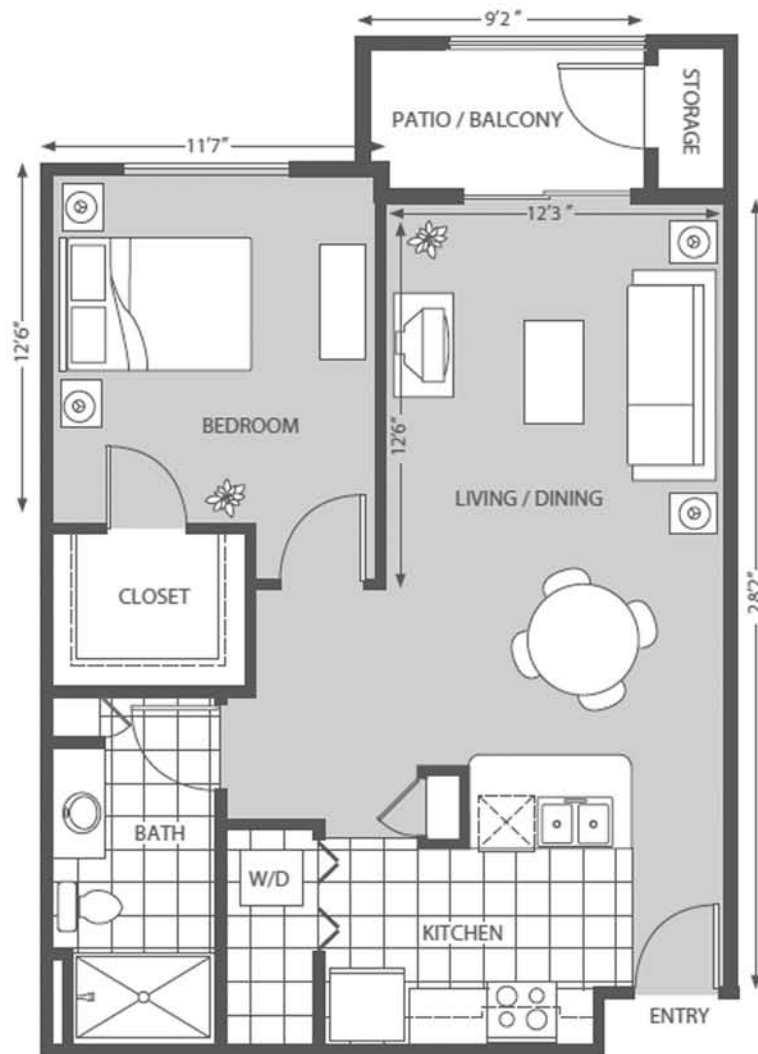

The Catalina

PLAN C — One Bedroom/ One Bath 778 Sq. Ft

6300 East Speedway Boulevard
Tucson, AZ 85710

Phone: 520-298-6400 | Fax: 520-298-6401