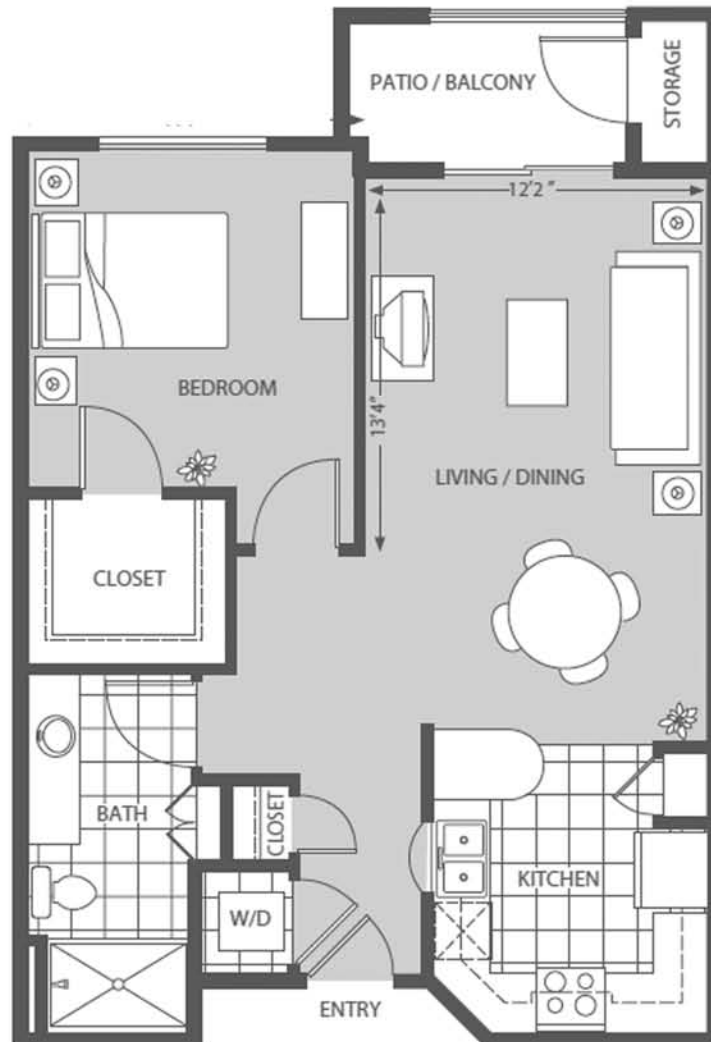

# The Tucson

PLAN B — One Bedroom/ One Bath 769 Sq. Ft

6300 East Speedway Boulevard  
Tucson, AZ 85710

Phone: 520-298-6400 | Fax: 520-298-6401