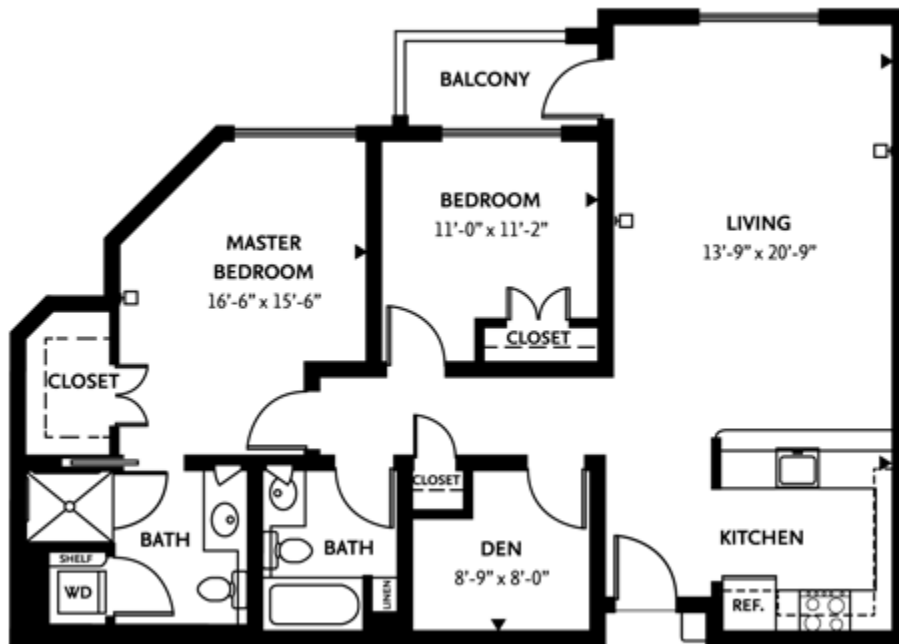

The Village at Northridge

PLAN 2BR-D1 – Two Bedroom / Two Bath Deluxe 1,186 Sq. Ft.

9222 Corbin Avenue

Northridge, CA 91324

Phone: (818) 812-4600 | Fax: (818) 886-1878