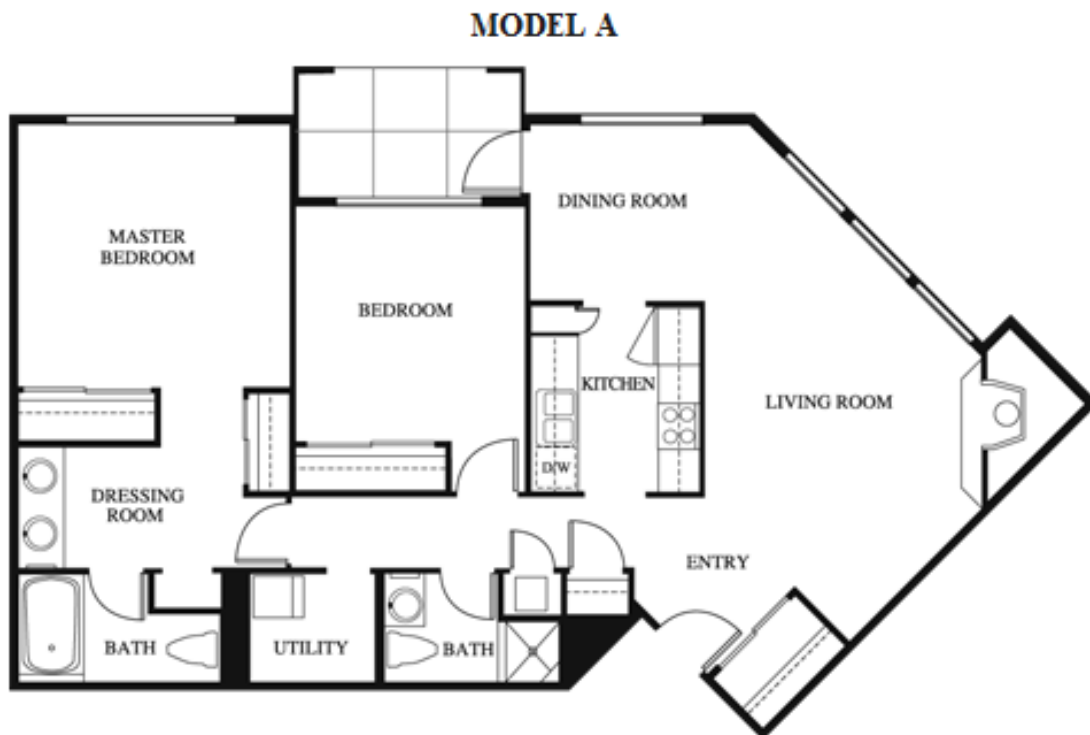

## SpringRidge at Carbonneau

32200 SW French Prairie Rd.

Wilsonville, OR 97070

Phone: (503) 694-2700 | Fax: (503) 694-2745