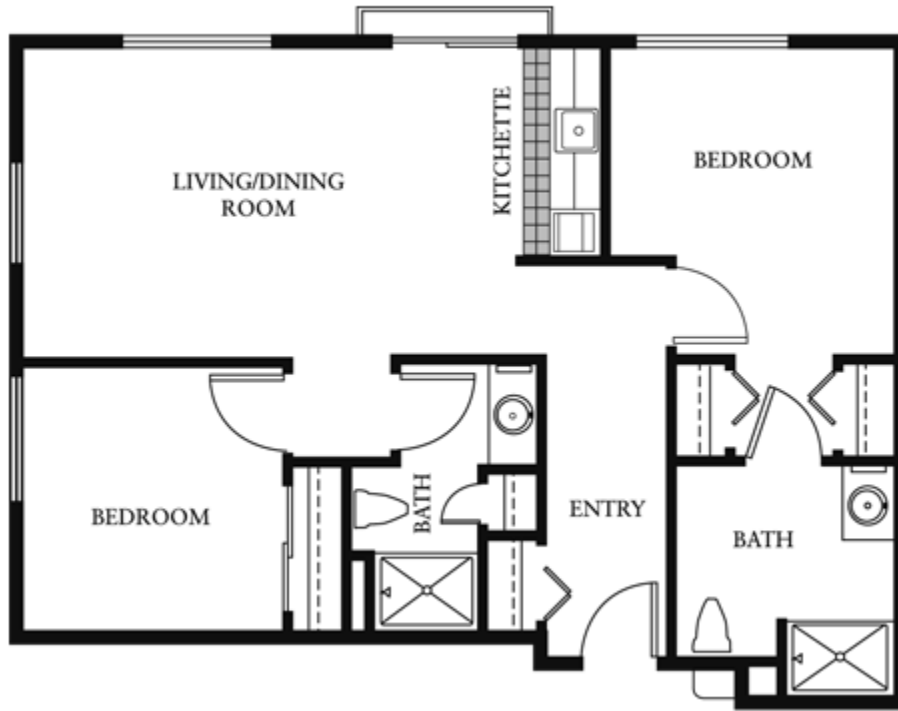

SpringRidge Court

PLAN D — Two Bedroom / Two Bath 684 Sq. Ft.

32100 SW French Prairie Road

Wilsonville, OR 97070

Phone: (503) 694-2800 | Fax: (503) 694-5124