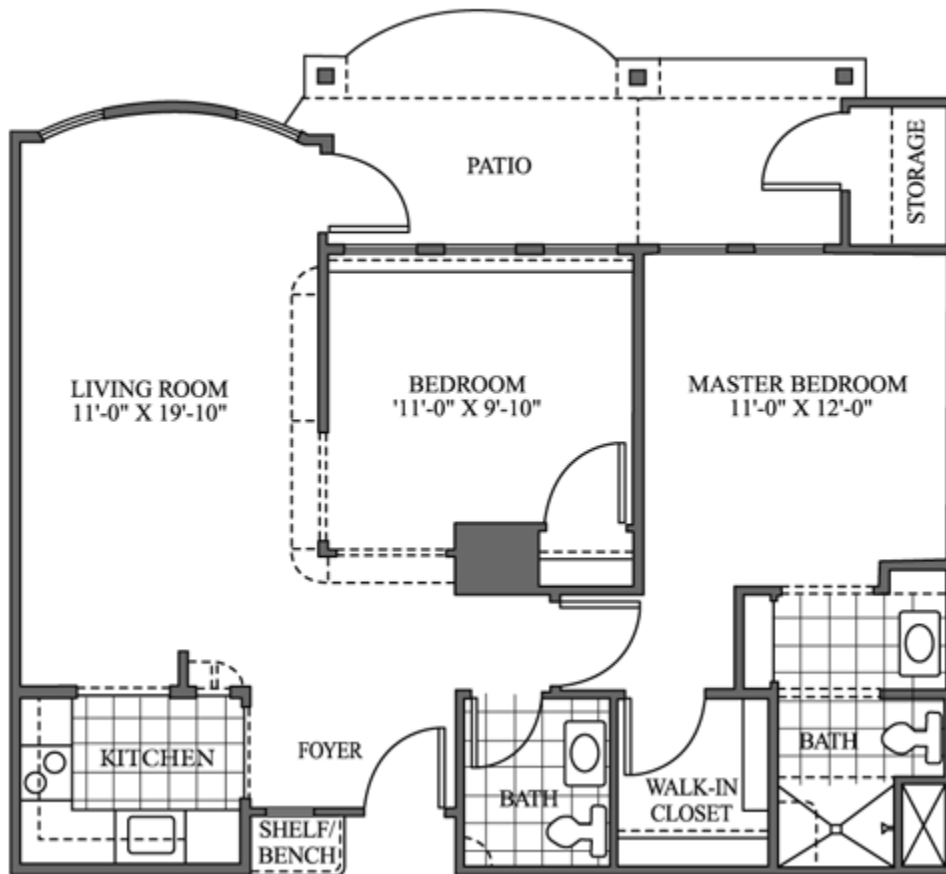

Silver Springs

PLAN E — Two Bedroom / Two Bath 829 Sq. Ft.

500 W. Camino Encanto

Green Valley, AZ 85614

Phone: 520-399-3620 | Fax: 520-399-3622