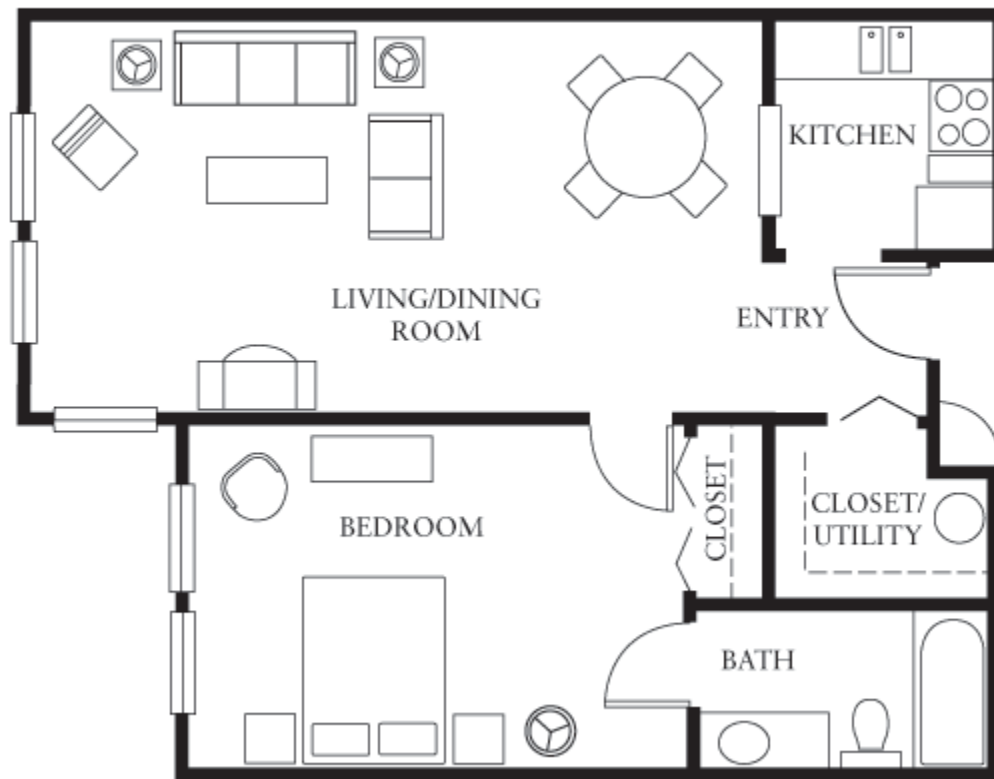

Northwest Place

BACHELOR

2420 NW Marshall St.

Portland, OR 97210

Phone: (503) 221-2075 | Fax: (503) 221-3024