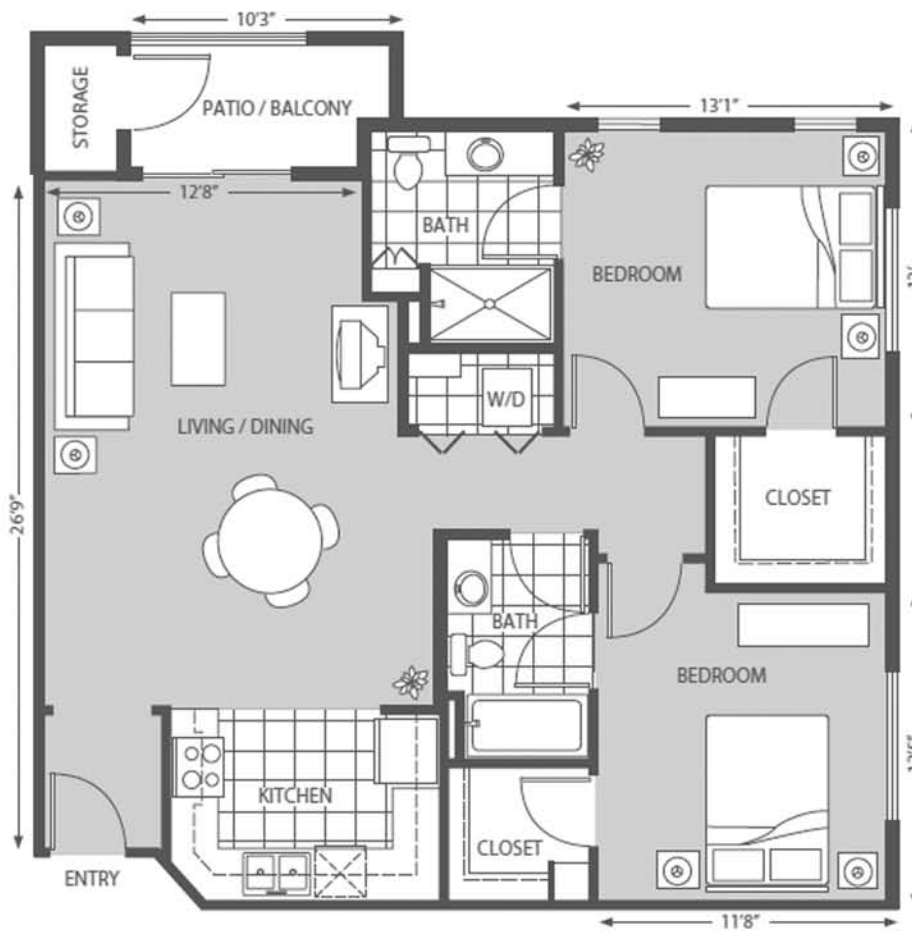

# The Cortona

PLAN F — Two Bedroom/ Two Bath 1,082 Sq. Ft

909 East Northern Avenue  
Phoenix, AZ 85020

Phone: 602-870-5500 | Fax: 602-870-5501