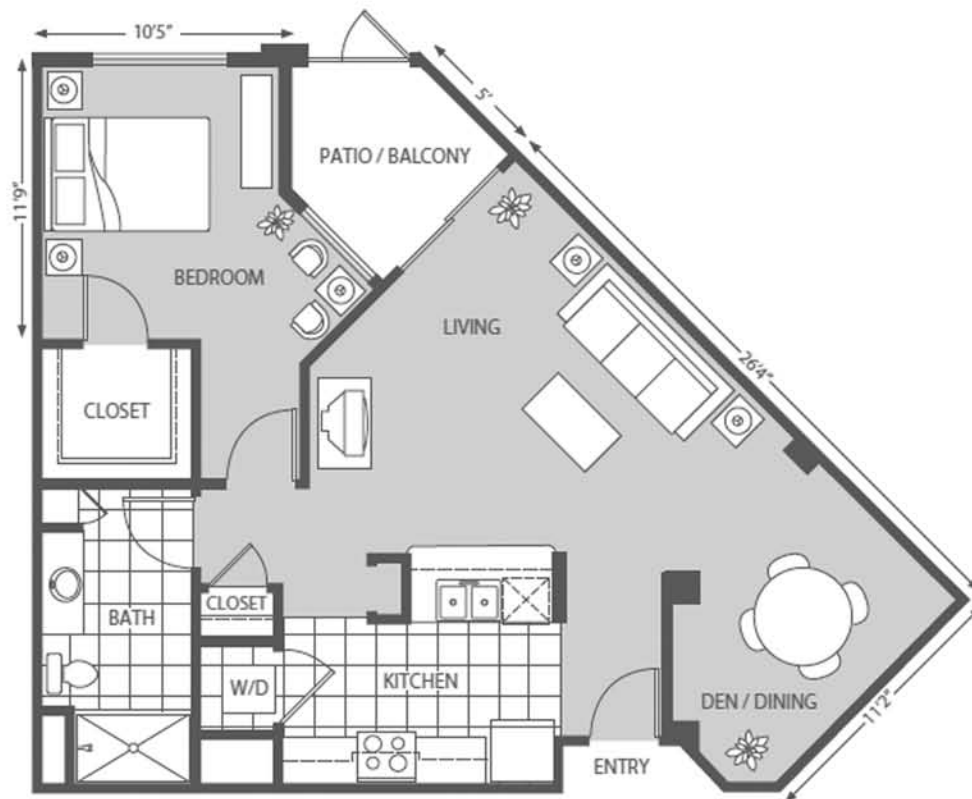

The Pienza

PLAN E — One Bedroom/ One Bath plus Den 915 Sq. Ft

909 East Northern Avenue
Phoenix, AZ 85020

Phone: 602-870-5500 | Fax: 602-870-5501