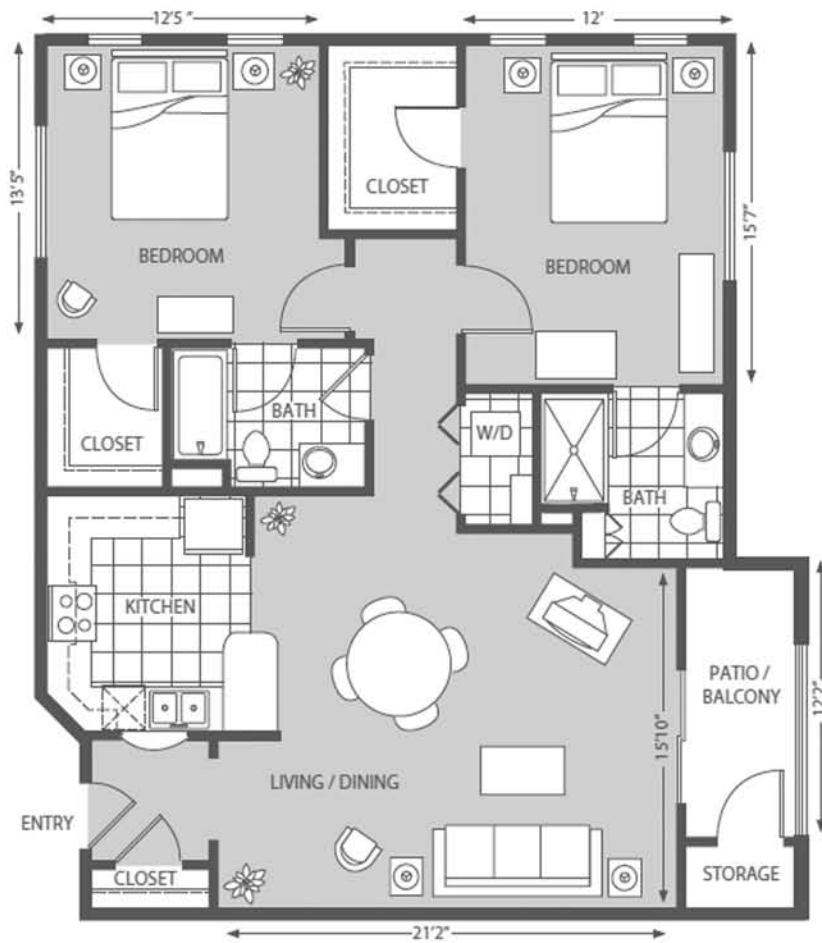

# The Montacino

PLAN A – Two Bedroom/ Two Bath 1,251 Sq. Ft

909 East Northern Avenue  
Phoenix, AZ 85020

Phone: 602-870-5500 | Fax: 602-870-5501