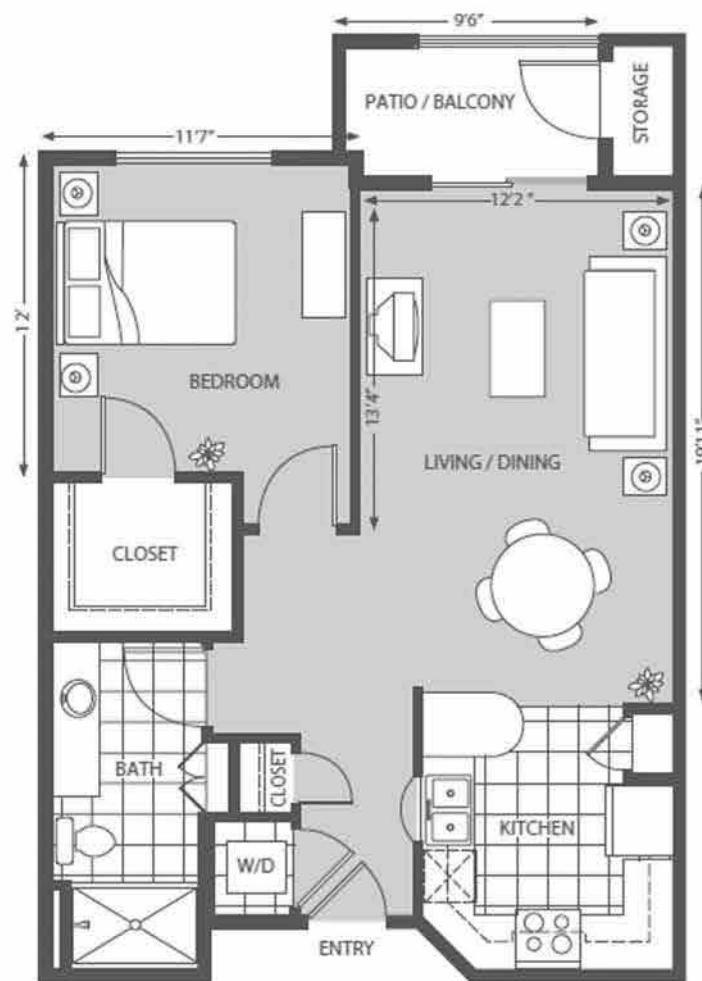

The Burga

PLAN C - One Bedroom/ One Bath 769 Sq. Ft

909 East Northern Avenue
Phoenix, AZ 85020

Phone: 602-870-5500 | Fax: 602-870-5501