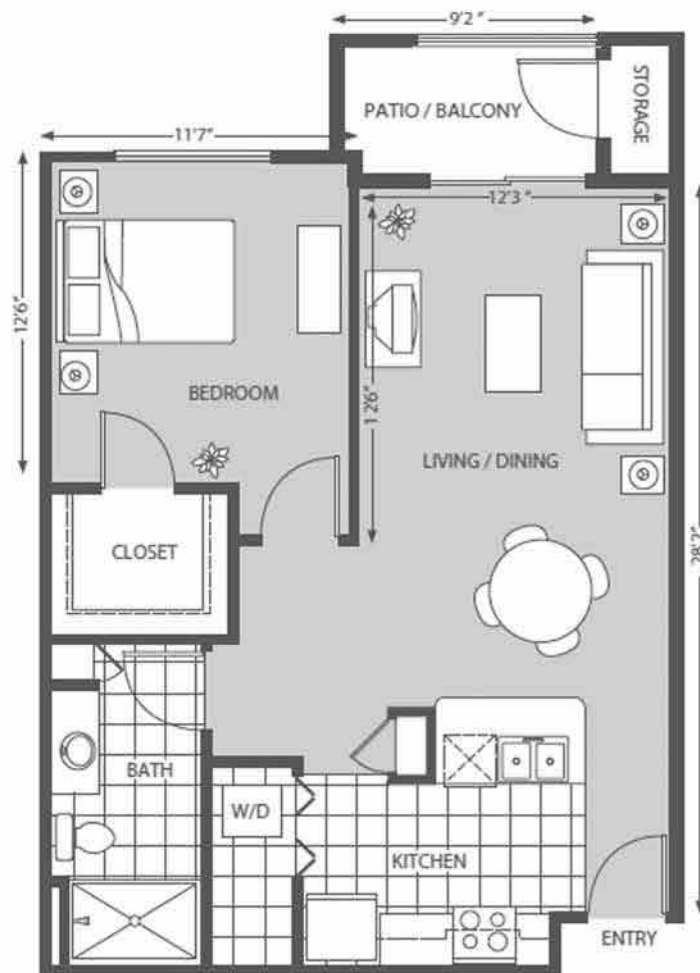

The Botoni

PLAN B - One Bedroom/ One Bath 778 Sq. Ft

909 East Northern Avenue
Phoenix, AZ 85020

Phone: 602-870-5500 | Fax: 602-870-5501